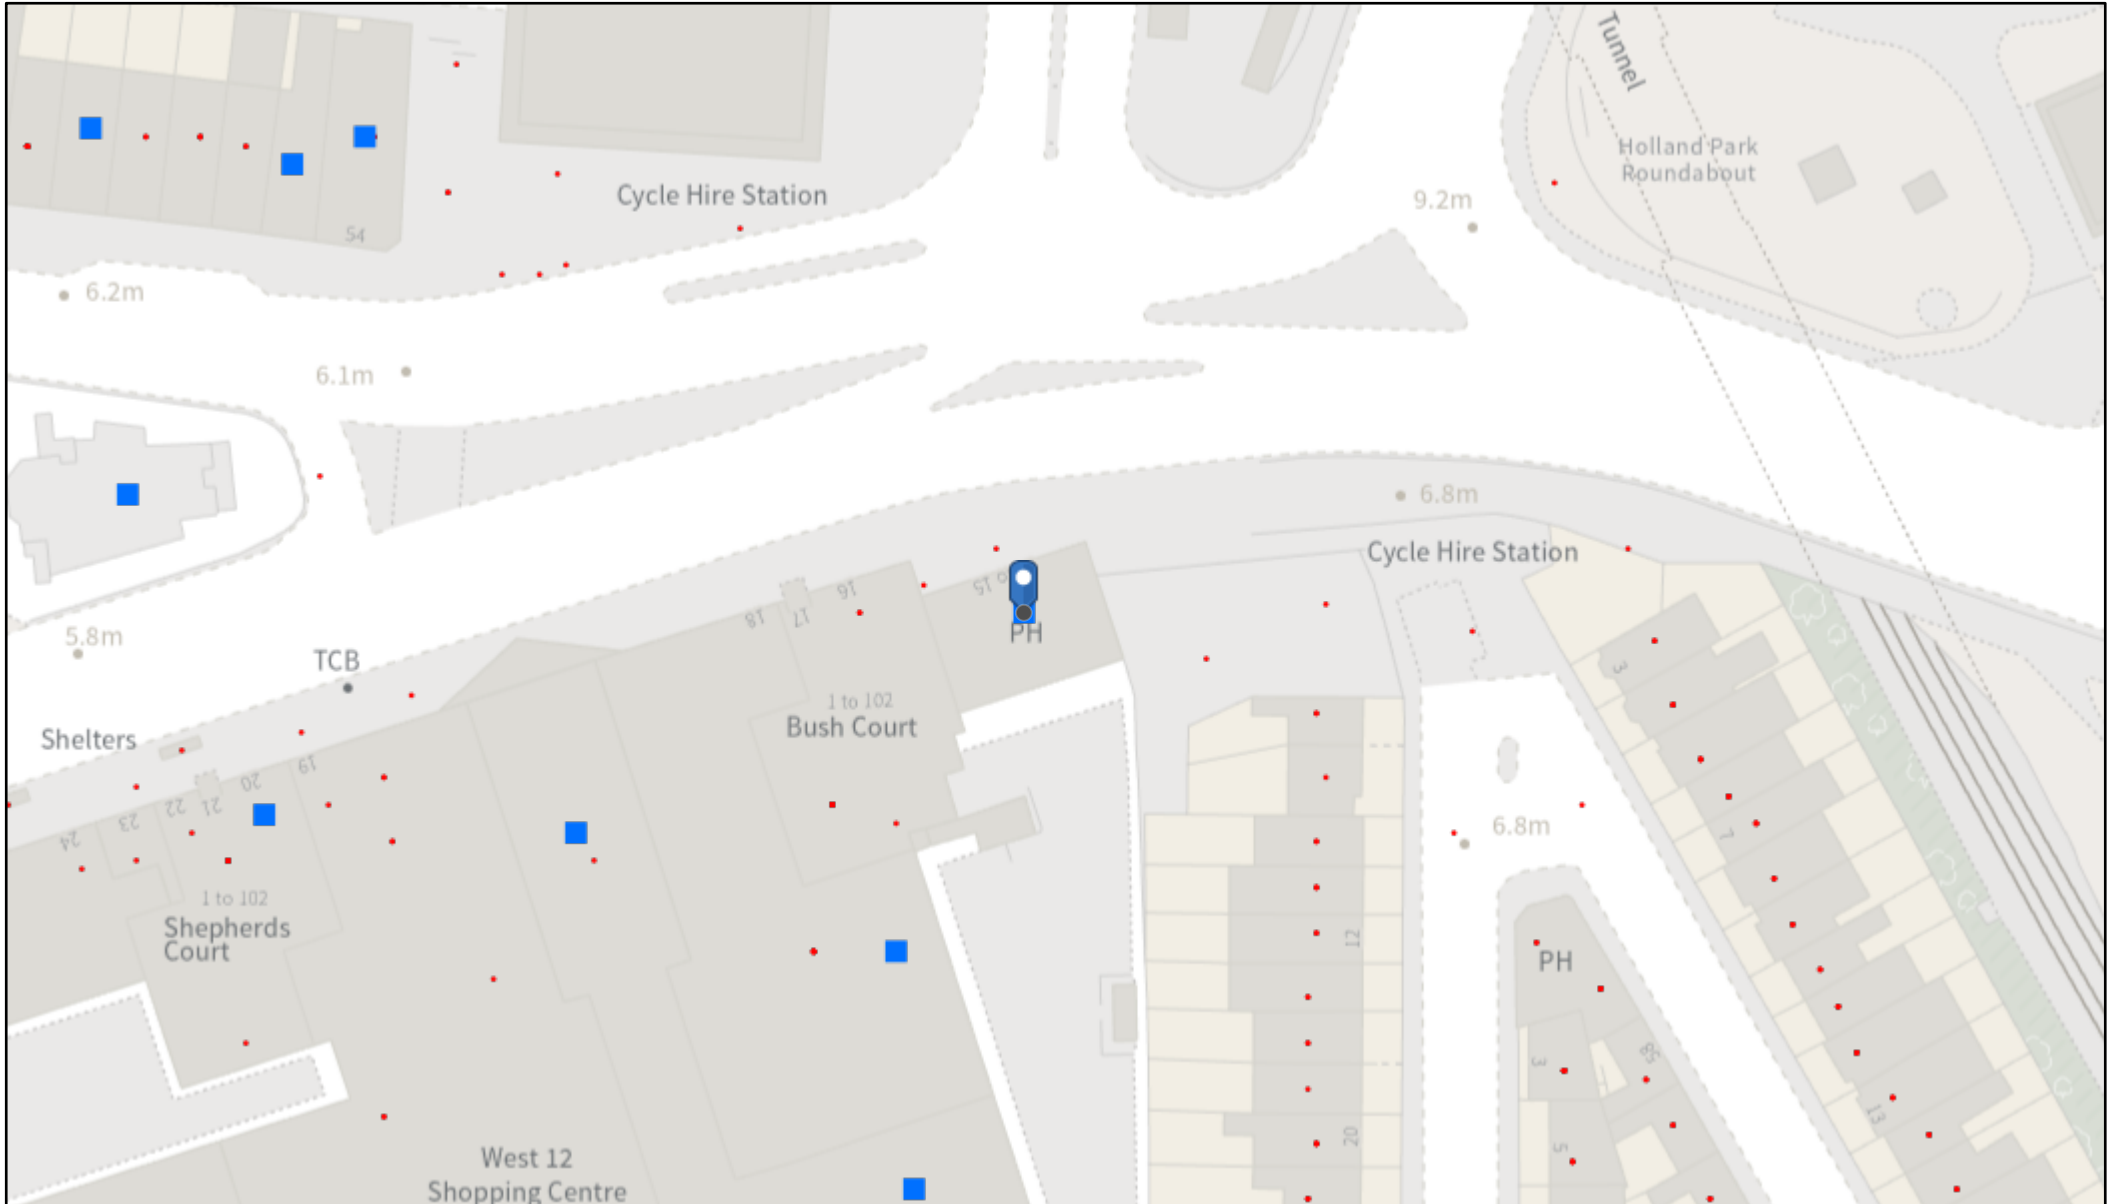

eGIS Web Map

16/05/2023, 15:50:45